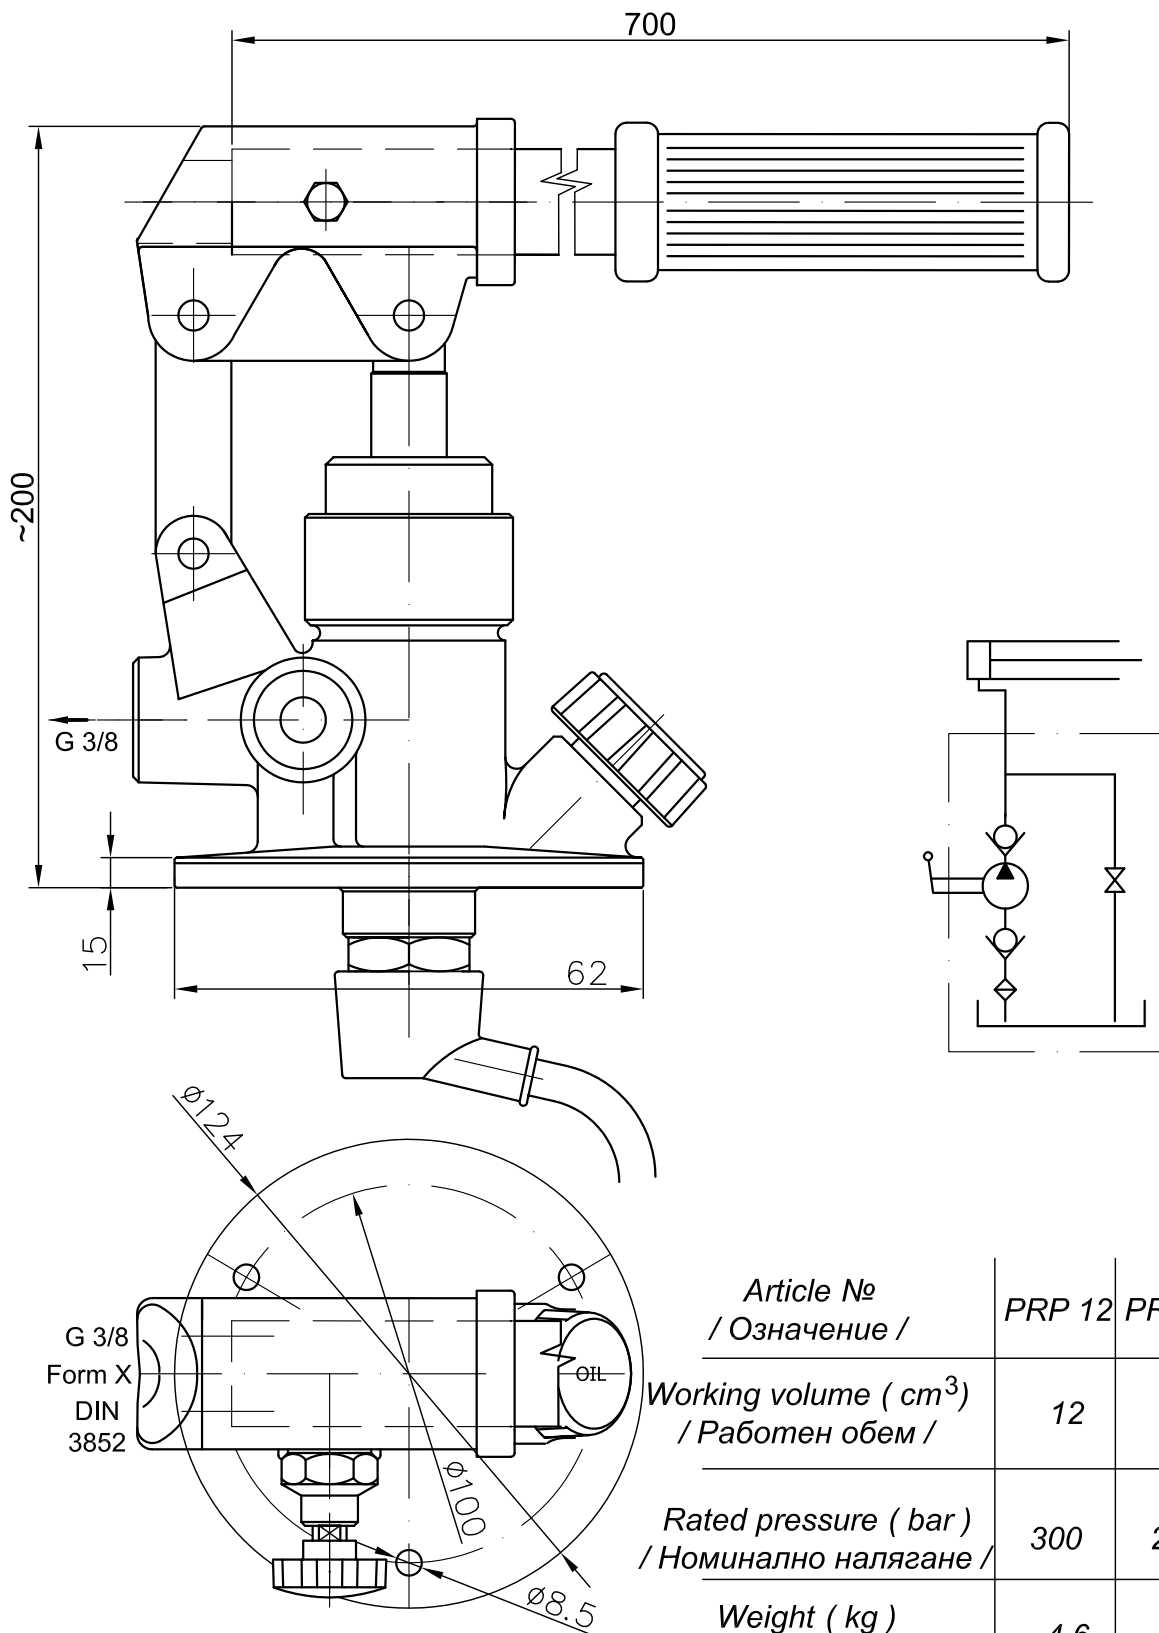

**PLUNGER HAND PUMP**

single acting function  
 for a single acting cylinder

PRP 12 ...

PRP 18 ...

PRP 25 ...

Article № / Означение /	PRP 12	PRP 18	PRP 25
Working volume ( cm <sup>3</sup> ) / Работен обем /	12	18	25
Rated pressure ( bar ) / Номинално налягане /	300	200	160
Weight ( kg ) / Маса /	4.6	4.6	4.6